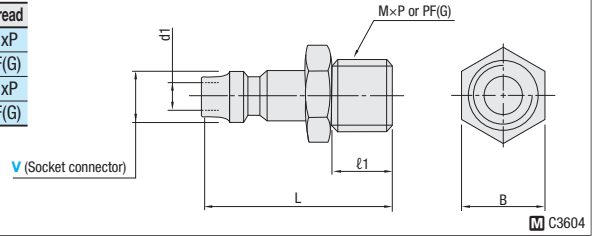

# MOLD COUPLING PLUGS

— MALE THREAD TYPE / HOSE ATTACHMENT TYPE / LONG TYPE —

① Use in atmospheric pressure 2,500 Kpa (25.49 kgf/cm<sup>2</sup>) or lower.

② Products beginning with "10PACK-" include 10 pieces, a value buy compared to individual product purchases (confirm the actual prices online).

## Male thread type

Type	Valve	max. C	Thread
D—NM	●	100	MxP
D—NMG	●	100	PF(G)
D—NMT	—	100	MxP
D—NMTG	—	100	PF(G)

M C3604

## Metric thread type

B	L	ℓ1	d1	M×P	Part No.		
					Type	V	M
15	29	12	6	M14×1.5	D—NM 10PACK—D—NM	9	14
17	30		9	M16×1.5		13	16
27	51	16	13	M24×1.5		19	24
11	24	7	6	M10×1.0	D—NMT 10PACK—D—NMT	9	10
15	26			9		M14×1.5	13
		M16×1.5	19			24	
27	51	16	13	M24×1.5	19	24	