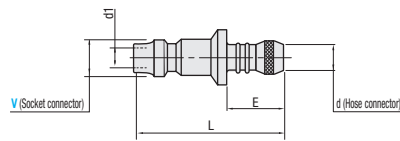

D—NVT

M C3604

Usable temperature up to 100 °C