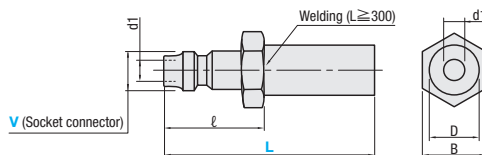

Long type

D—NLT

M C3604

Usable temperature up to 100 °C

B	D	d1	ℓ	Part No.		L
				Type	V	
9	8	5	21	D—NLT	9	63 100
11	10	6			13	120 240 360
15	14	9	23		150 300 450	

Order

Part No.	—	L
D—NLT19	—	500

Days to Ship

Stock

Price

Order / Quote:

WOS: <https://in.misumi-ec.com/>

TEL:+91-124-468-8800 E-mail:cs@misumi.co.in