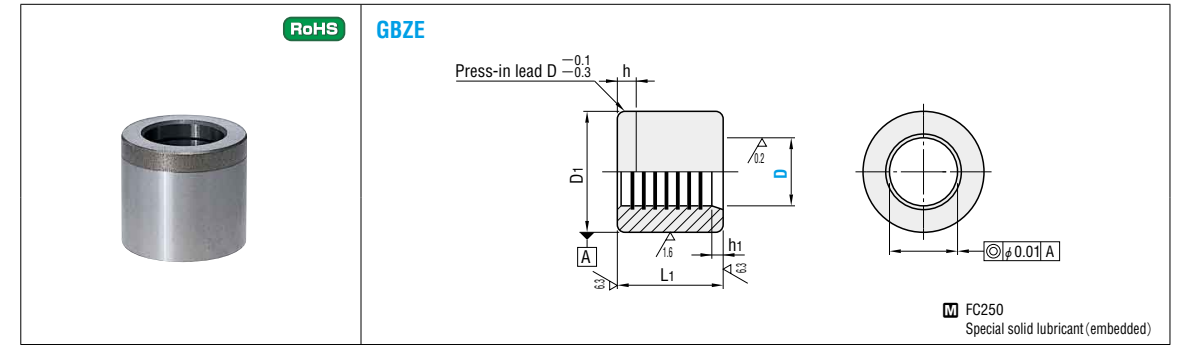

OIL-FREE GUIDE BUSHINGS

—PRESS-FIT TYPE—

Type	Catalog No.		D_{1JS5}	h	h1	L1	Base unit price 1~9 pieces
	Type	D					
GBZE	32	+0.047 +0.037	52	8	4	48	Quotation
	38	+0.049 +0.037	60	10	5	55	
	50	+0.052 +0.037	70	15	10	75	
	60	+0.061 +0.043	80	20	10	90	
	80	+0.063 +0.043	100	25	10	120	

Order **Catalog No.** — **P** Price **Quotation**
GBZE 50

Days to Ship **Quotation**

HOLDER GUIDE
POST SETS